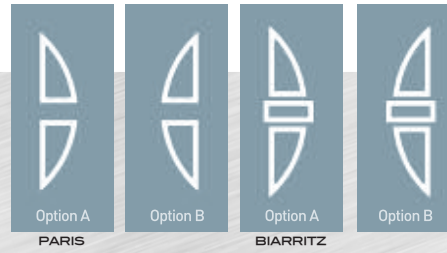

ENCANTO GLASS

MURANO GLASS

ROMA GLASS

TACOMA GLASS

TAHOE GLASS

PARIS | BIARRITZ

BIARRITZ DOOR SHOWN IN A BESPOKE ORDER TWO-TONE BLUE WITH BLUE FUEGO GLASS OPTION

The Paris door delivers flair and grace, and with the Biarritz option, you can make a real statement.