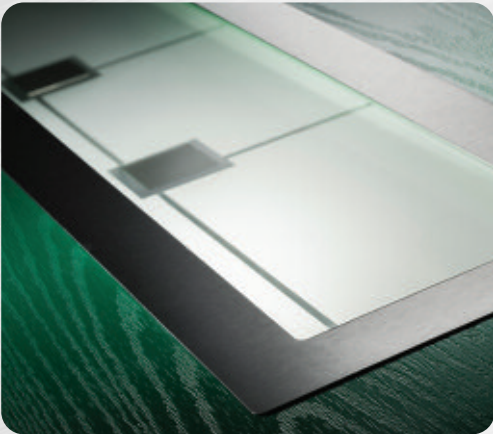

EIGER GLASS

LUCERO GLASS

PRECIOSA GLASS

MURANO GLASS

TAHOE GLASS

LYON

LYON DOOR SHOWN IN SLATE WITH ROMA GLASS OPTION

The Lyon provides a stunning mix of two smaller lites delicately 'bookending' a larger central lite to optimise light penetration whilst maintaining style.