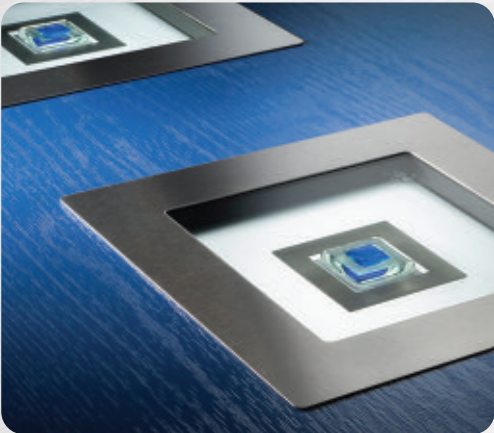

ENCANTO GLASS

MURANO GLASS

SCIROCCO GLASS

ASPEN GLASS

TAHOE GLASS

MUNICH

MUNICH DOOR SHOWN IN EMERALD WITH GREEN LUCERO GLASS OPTION

With its large single centre lite drawing the eye, the Munich achieves a bold yet graceful design.

EIGER GLASS

LUCERO GLASS

PRECIOSA GLASS

MURANO GLASS

TAHOE GLASS

LYON

LYON DOOR SHOWN IN SLATE WITH ROMA GLASS OPTION

The Lyon provides a stunning mix of two smaller lites delicately 'bookending' a larger central lite to optimise light penetration whilst maintaining style.