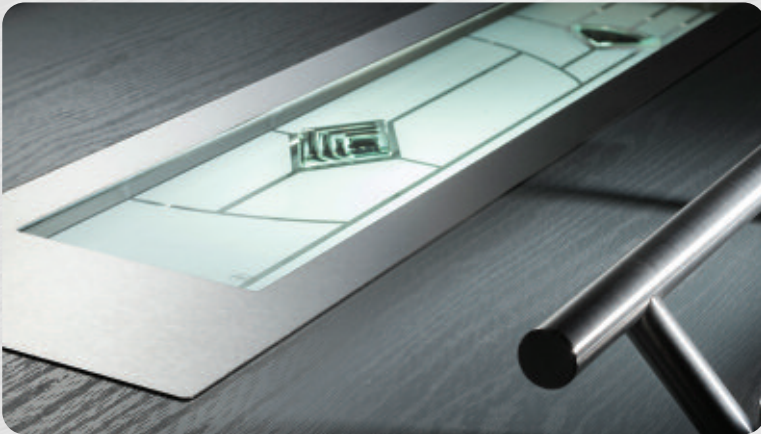

MURANO GLASS

TAHOE GLASS

YUKON GLASS

ENCANTO GLASS

BERLIN

BERLIN DOOR SHOWN IN STORMY SEAS WITH ABSTRACT GLASS OPTION

With its striking style and stunning range of glass options, the Berlin door has it all.